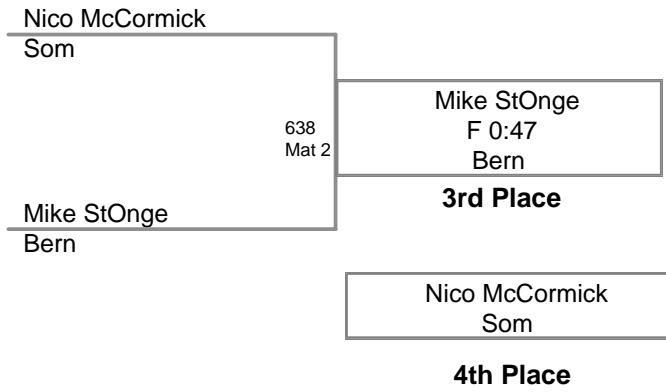

2008 Raritan Valley League
Championships

SHWT

2008 Raritan Valley League
Championships

HWT Lbs

2008 Raritan Valley League
Championships

77A Lbs

2008 Raritan Valley League
Championships

77B Lbs

2008 Raritan Valley League
Championships

45 Lbs

2008 Raritan Valley League
Championships

50 Lbs

2008 Raritan Valley League
Championships

53 Lbs

2008 Raritan Valley League
Championship

57 Lbs

2008 Raritan Valley League
Championship

60 Lbs

2008 Raritan Valley League
Championships

63 Lbs

2008 Raritan Valley League
Championships

67 Lbs

2008 Raritan Valley League
Championship

70 Lbs