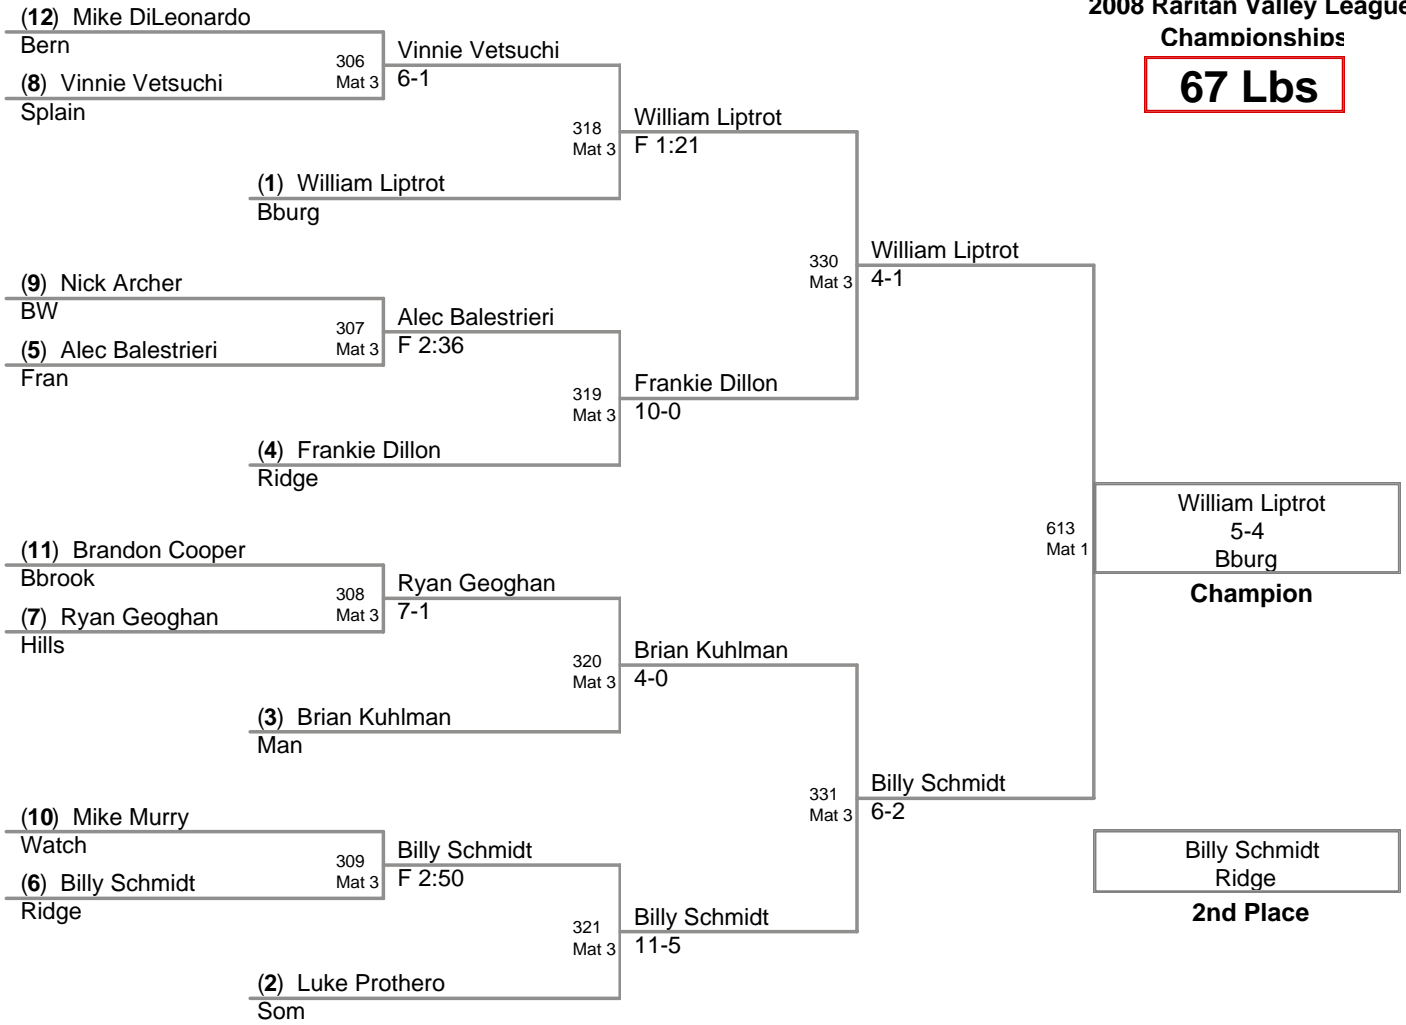

2008 Raritan Valley League
Championship

60 Lbs

2008 Raritan Valley League
Championships

63 Lbs

2008 Raritan Valley League
Championships

67 Lbs

2008 Raritan Valley League
Championship

70 Lbs