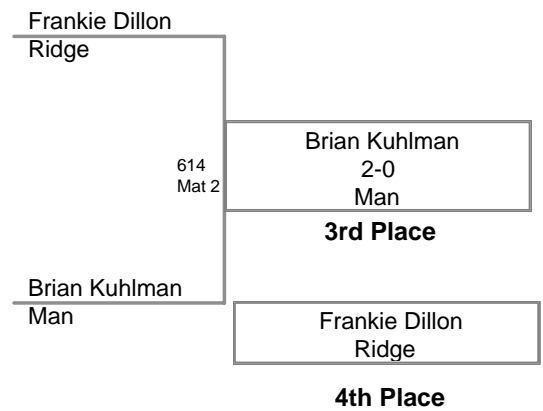

2008 Raritan Valley League
Championship

60 Lbs

2008 Raritan Valley League
Championships

63 Lbs

2008 Raritan Valley League
Championships

67 Lbs

2008 Raritan Valley League
Championship

70 Lbs

2008 Raritan Valley League
Championship

73 Lbs

2008 Raritan Valley League
Championships

80 Lbs

2008 Raritan Valley League
Championships

85 Lbs

2008 Raritan Valley League
Championships

90 Lbs