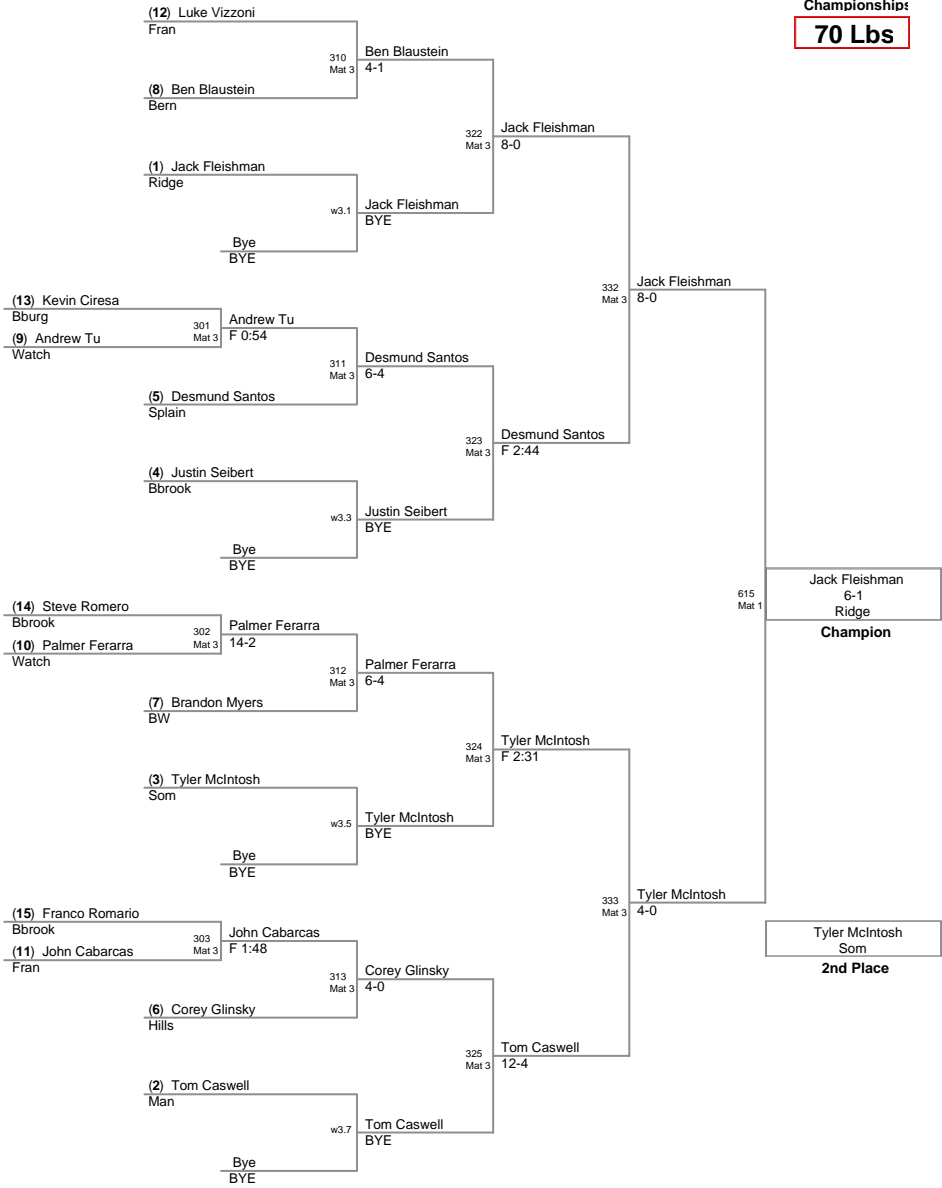

2008 Raritan Valley League
Championship

60 Lbs

2008 Raritan Valley League
Championships

63 Lbs

2008 Raritan Valley League
Championships

67 Lbs

2008 Raritan Valley League
Championship

70 Lbs