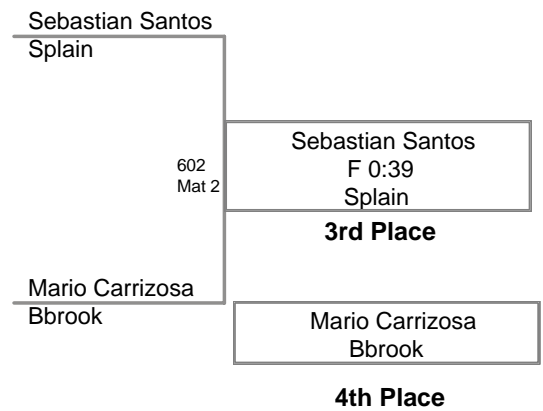

2008 Raritan Valley League
Championships

SHWT

2008 Raritan Valley League
Championships

HWT Lbs

2008 Raritan Valley League
Championships

77A Lbs

2008 Raritan Valley League
Championships

77B Lbs

2008 Raritan Valley League
Championships

45 Lbs

2008 Raritan Valley League
Championships

50 Lbs

2008 Raritan Valley League
Championships

53 Lbs

2008 Raritan Valley League
Championship

57 Lbs