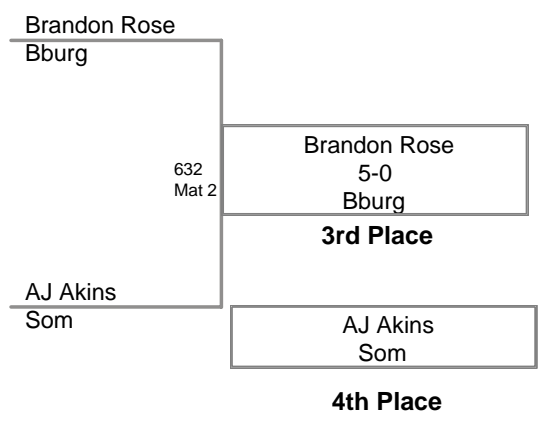

2008 Raritan Valley League
Championship

73 Lbs

2008 Raritan Valley League
Championships

80 Lbs

2008 Raritan Valley League
Championships

85 Lbs

2008 Raritan Valley League
Championships

90 Lbs

2008 Raritan Valley League
Championships

95 Lbs

2008 Raritan Valley League
Championships

100 Lbs

2008 Raritan Valley League
Championships

105 Lbs

Plc	Points	Team	CH	CONS
1	120	Bern	-	-
2	106	Ridge	-	-
3	85.5	Bburg	-	-
4	85	Man	-	-
5	70	Watch	-	-
6	63	Splain	-	-
7	55	Som	-	-
8	42	BW	-	-
9	34	Fran	-	-
10	26	Bbrook	-	-
11	20	Hills	-	-
12	0		-	-