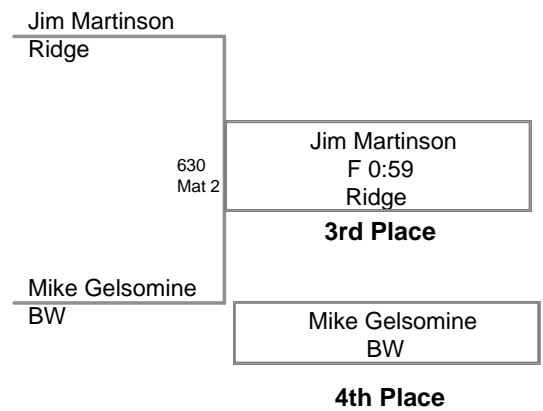

2008 Raritan Valley League
Championship

73 Lbs

2008 Raritan Valley League
Championships

80 Lbs

2008 Raritan Valley League
Championships

85 Lbs

2008 Raritan Valley League
Championships

90 Lbs

2008 Raritan Valley League
Championships

95 Lbs

2008 Raritan Valley League
Championships

100 Lbs

2008 Raritan Valley League
Championships

105 Lbs

Plc	Points	Team	CH	CONS
1	120	Bern	-	-
2	106	Ridge	-	-
3	85.5	Bburg	-	-
4	85	Man	-	-
5	70	Watch	-	-
6	63	Splain	-	-
7	55	Som	-	-
8	42	BW	-	-
9	34	Fran	-	-
10	26	Bbrook	-	-
11	20	Hills	-	-
12	0		-	-