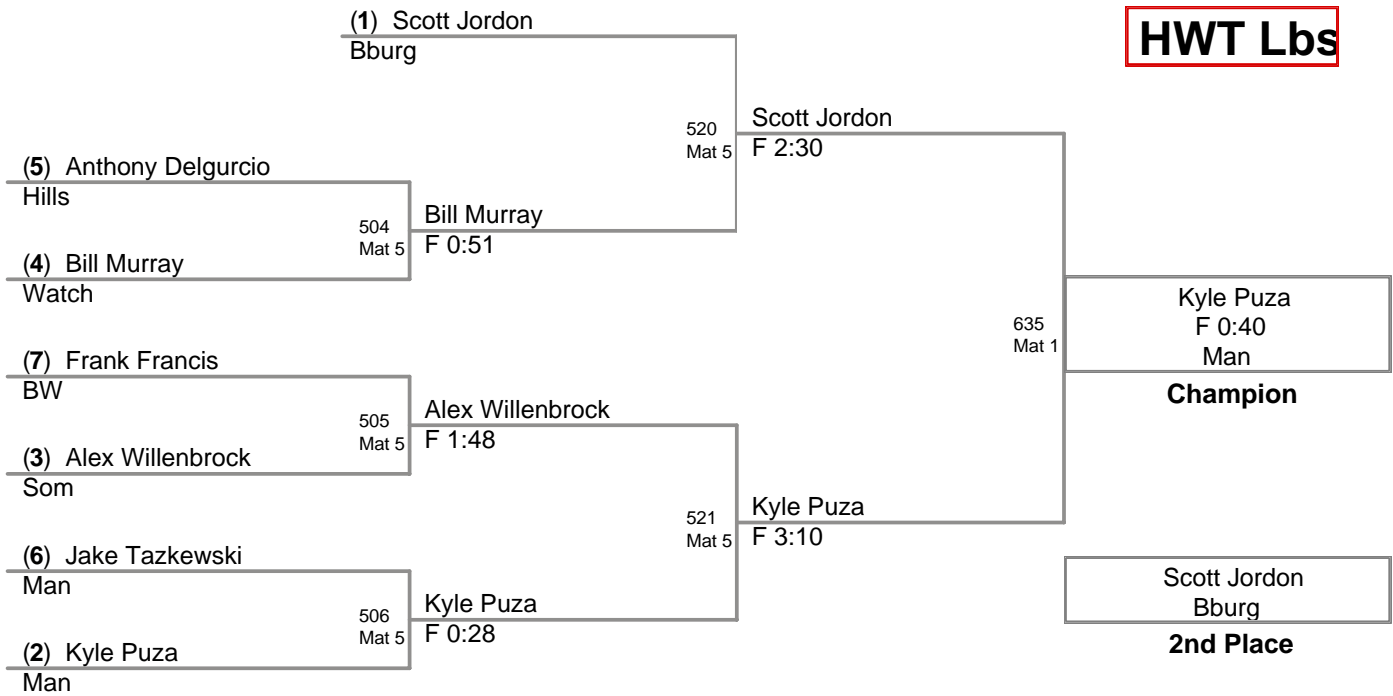

2008 Raritan Valley League
Championships

SHWT

2008 Raritan Valley League
Championships

HWT Lbs

2008 Raritan Valley League
Championships

77A Lbs

2008 Raritan Valley League
Championships

77B Lbs

2008 Raritan Valley League
Championships

45 Lbs

2008 Raritan Valley League
Championships

50 Lbs

2008 Raritan Valley League
Championships

53 Lbs

2008 Raritan Valley League
Championship

57 Lbs