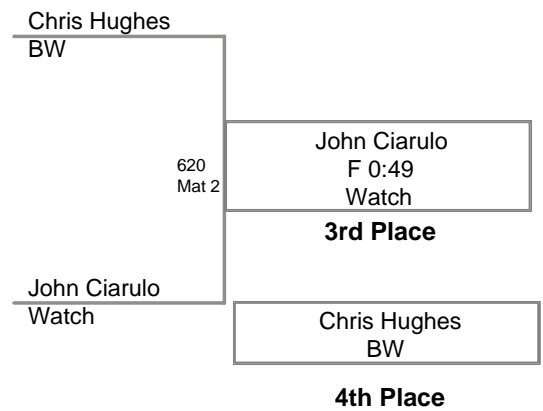

2008 Raritan Valley League
Championships

SHWT

2008 Raritan Valley League
Championships

HWT Lbs

2008 Raritan Valley League
Championships

77A Lbs

2008 Raritan Valley League
Championships

77B Lbs

2008 Raritan Valley League
Championships

45 Lbs

2008 Raritan Valley League
Championships

50 Lbs

2008 Raritan Valley League
Championships

53 Lbs

2008 Raritan Valley League
Championship

57 Lbs