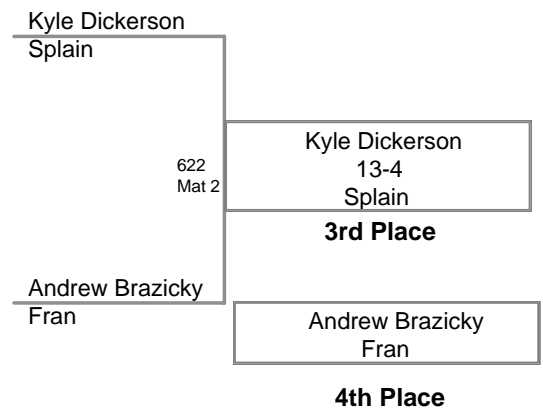

2008 Raritan Valley League
Championships

SHWT

2008 Raritan Valley League
Championships

HWT Lbs

2008 Raritan Valley League
Championships

77A Lbs

2008 Raritan Valley League
Championships

77B Lbs

2008 Raritan Valley League
Championships

45 Lbs

2008 Raritan Valley League
Championships

50 Lbs

2008 Raritan Valley League
Championships

53 Lbs

2008 Raritan Valley League
Championship

57 Lbs

2008 Raritan Valley League
Championship

60 Lbs

2008 Raritan Valley League
Championships

63 Lbs

2008 Raritan Valley League
Championships

67 Lbs

2008 Raritan Valley League
Championship

70 Lbs