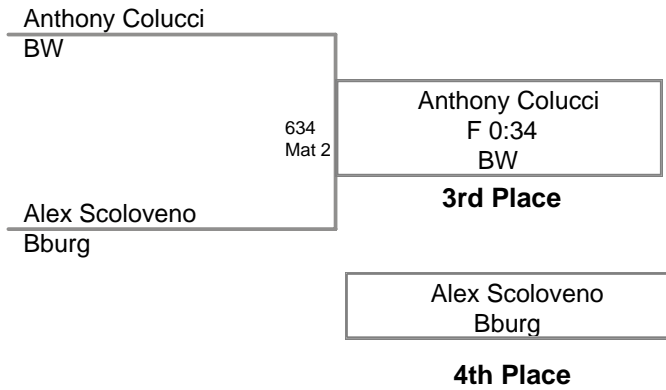

2008 Raritan Valley League
Championships

95 Lbs

2008 Raritan Valley League
Championships

100 Lbs

2008 Raritan Valley League
Championships

105 Lbs

Plc	Points	Team	CH	CONS
1	120	Bern	-	-
2	106	Ridge	-	-
3	85.5	Bburg	-	-
4	85	Man	-	-
5	70	Watch	-	-
6	63	Splain	-	-
7	55	Som	-	-
8	42	BW	-	-
9	34	Fran	-	-
10	26	Bbrook	-	-
11	20	Hills	-	-
12	0		-	-