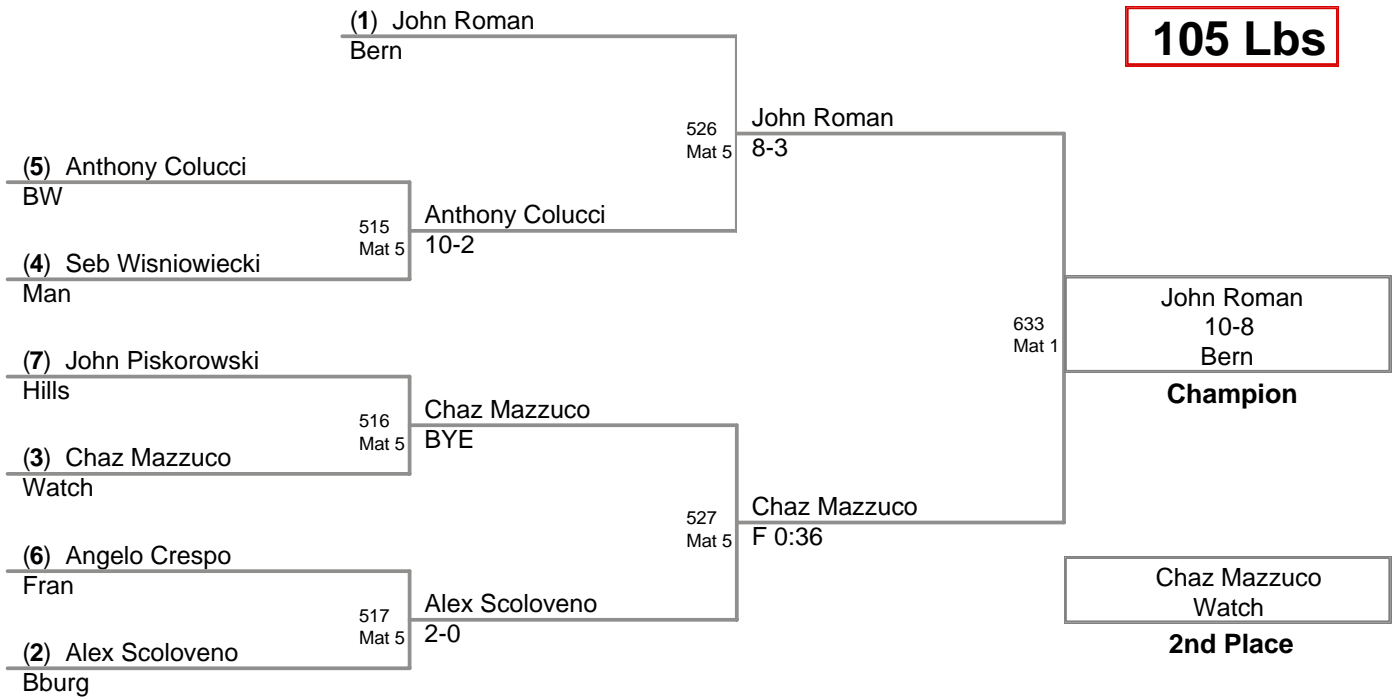

2008 Raritan Valley League
Championships

95 Lbs

2008 Raritan Valley League
Championships

100 Lbs

2008 Raritan Valley League
Championships

105 Lbs

Plc	Points	Team	CH	CONS
1	120	Bern	-	-
2	106	Ridge	-	-
3	85.5	Bburg	-	-
4	85	Man	-	-
5	70	Watch	-	-
6	63	Splain	-	-
7	55	Som	-	-
8	42	BW	-	-
9	34	Fran	-	-
10	26	Bbrook	-	-
11	20	Hills	-	-
12	0		-	-