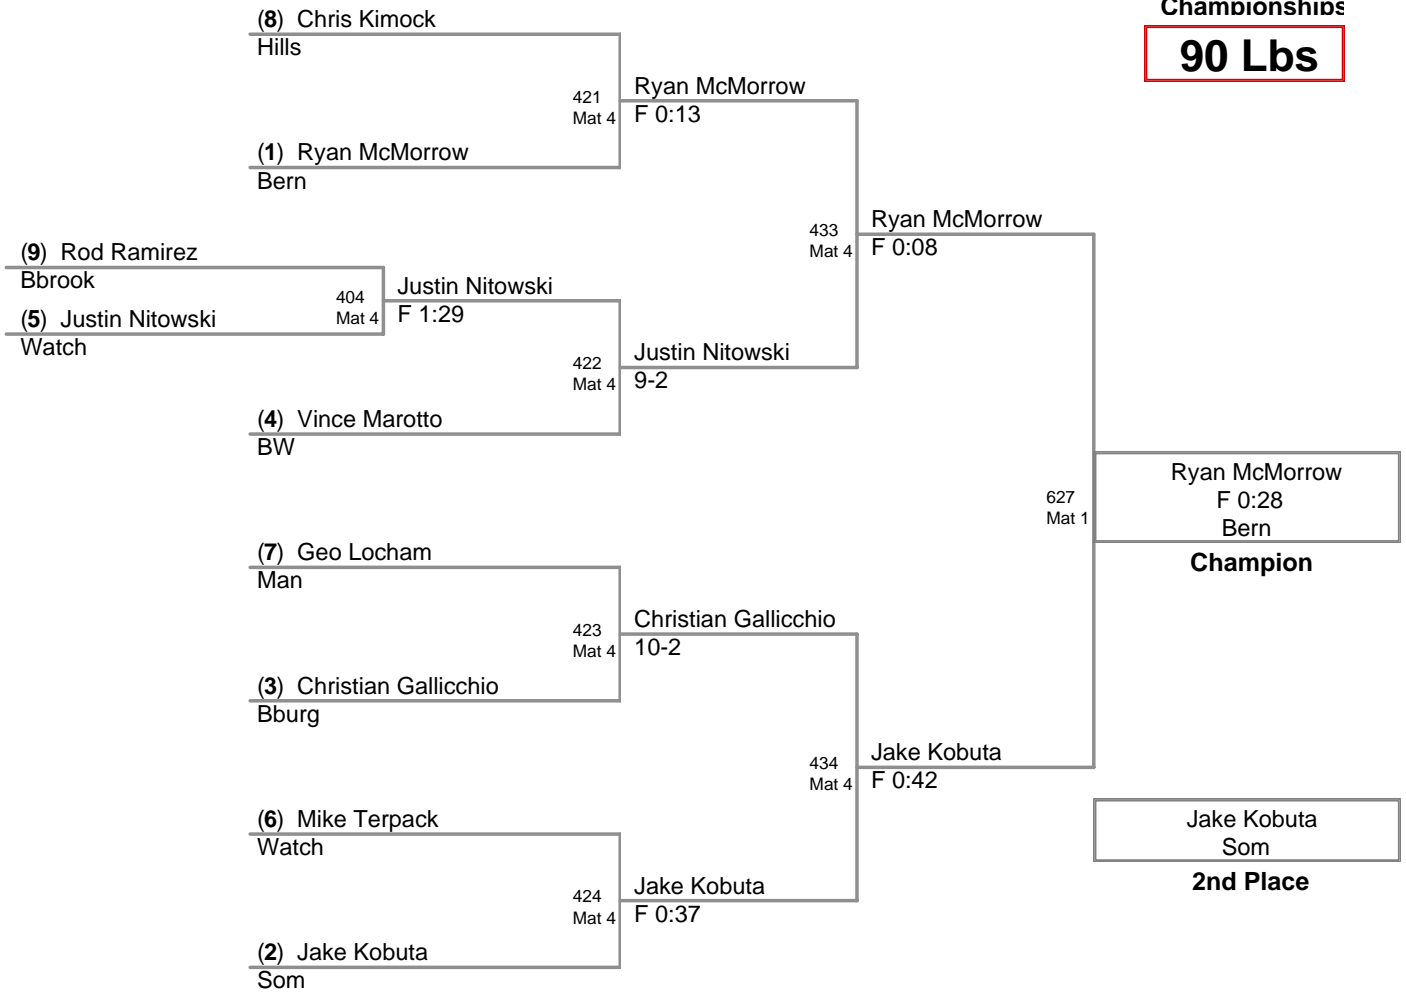

2008 Raritan Valley League
Championship

73 Lbs

2008 Raritan Valley League
Championships

80 Lbs

2008 Raritan Valley League
Championships

85 Lbs

2008 Raritan Valley League
Championships

90 Lbs