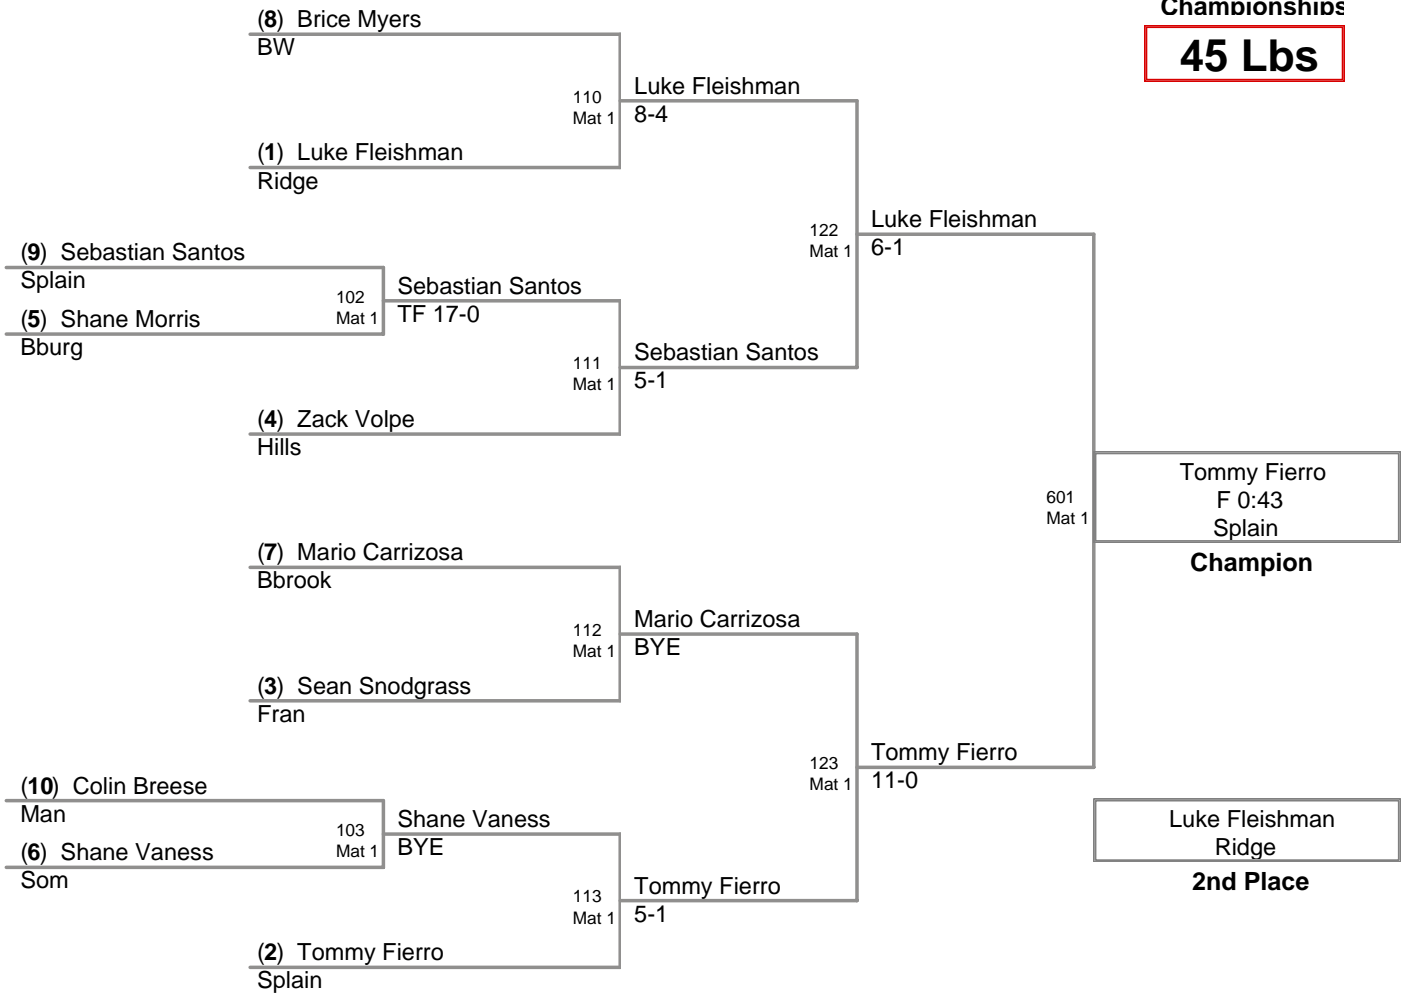

2008 Raritan Valley League
Championships

SHWT

2008 Raritan Valley League
Championships

HWT Lbs

2008 Raritan Valley League
Championships

77A Lbs

2008 Raritan Valley League
Championships

77B Lbs

2008 Raritan Valley League
Championships

45 Lbs

2008 Raritan Valley League
Championships

50 Lbs

2008 Raritan Valley League
Championships

53 Lbs

2008 Raritan Valley League
Championship

57 Lbs