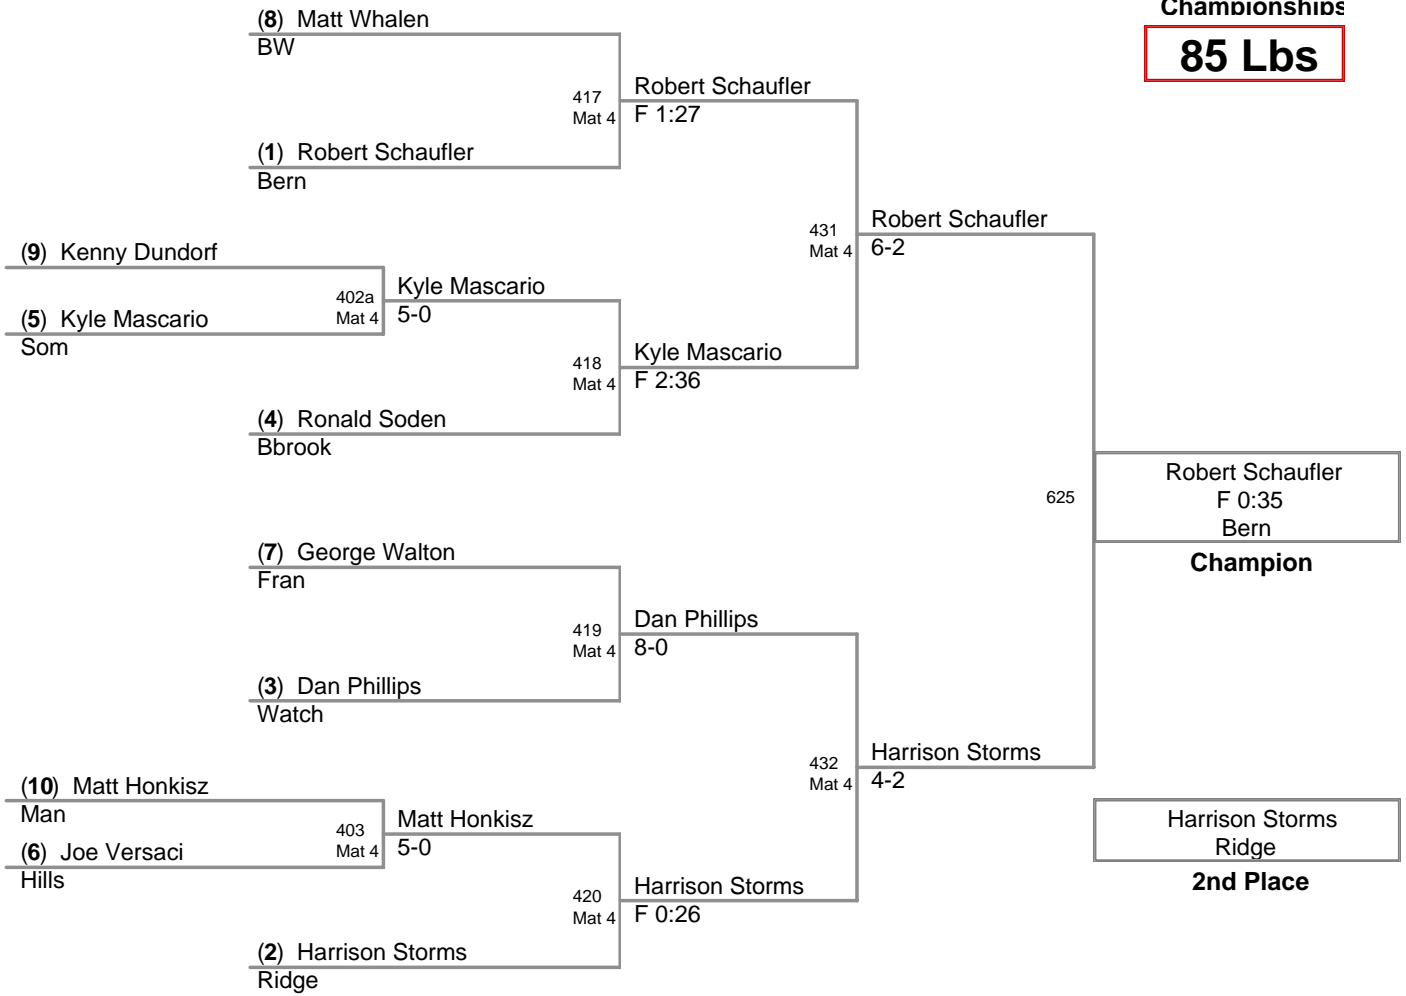

2008 Raritan Valley League
Championship

73 Lbs

2008 Raritan Valley League
Championships

80 Lbs

2008 Raritan Valley League
Championships

85 Lbs

2008 Raritan Valley League
Championships

90 Lbs