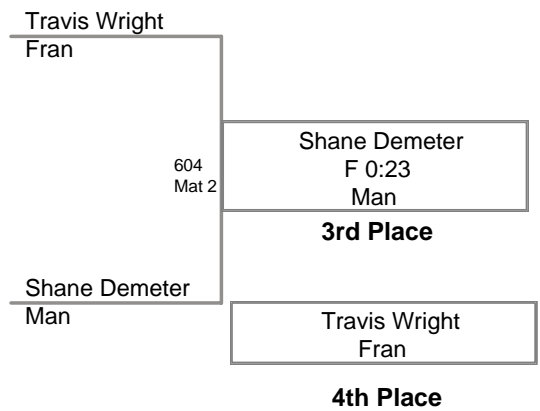

2008 Raritan Valley League
Championships

SHWT

2008 Raritan Valley League
Championships

HWT Lbs

2008 Raritan Valley League
Championships

77A Lbs

2008 Raritan Valley League
Championships

77B Lbs

2008 Raritan Valley League
Championships

45 Lbs

2008 Raritan Valley League
Championships

50 Lbs

2008 Raritan Valley League
Championships

53 Lbs

2008 Raritan Valley League
Championship

57 Lbs

2008 Raritan Valley League
Championship

60 Lbs

2008 Raritan Valley League
Championships

63 Lbs

2008 Raritan Valley League
Championships

67 Lbs

2008 Raritan Valley League
Championship

70 Lbs