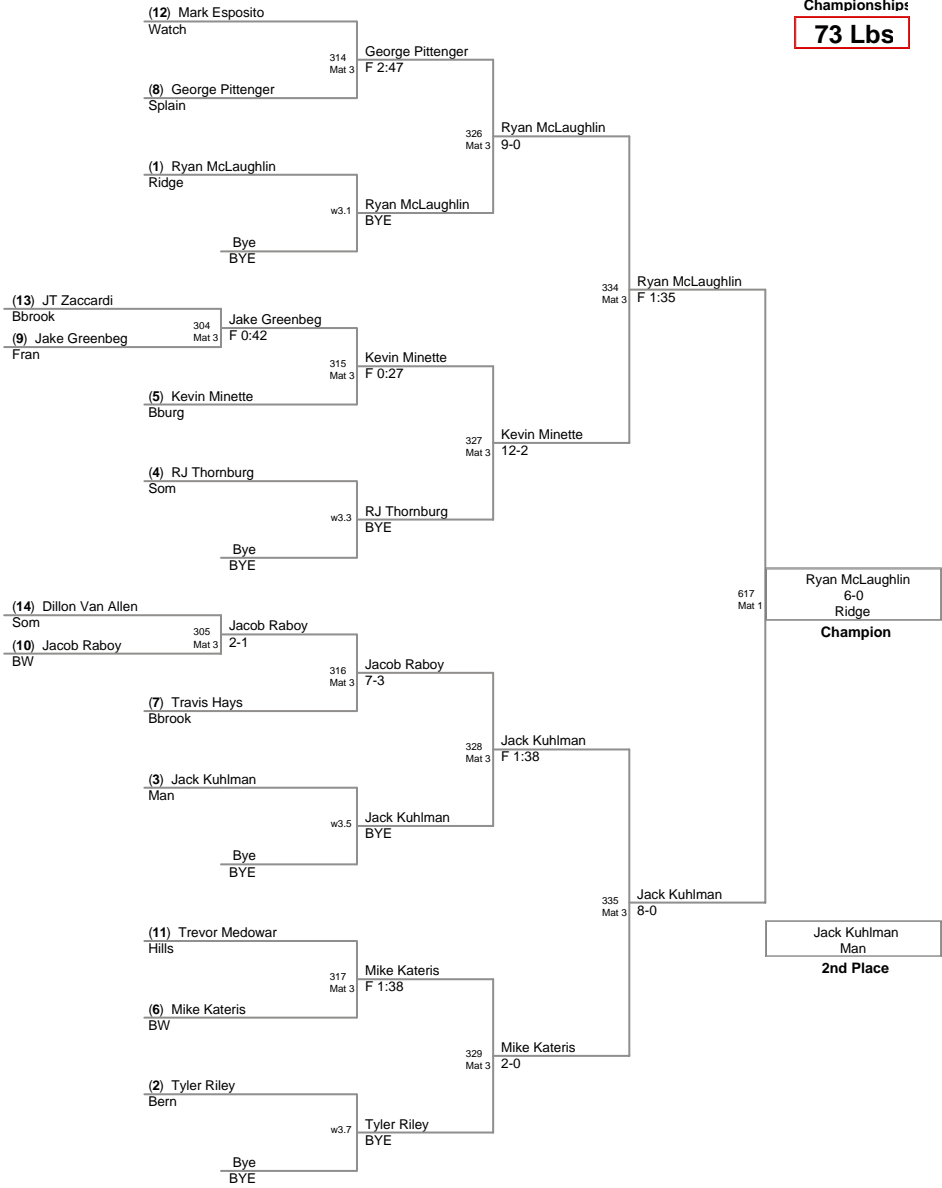

2008 Raritan Valley League
Championship

73 Lbs