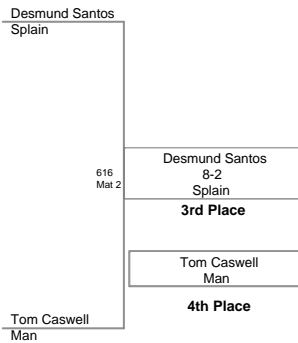

2008 Raritan Valley League
Championships

SHWT

2008 Raritan Valley League
Championships

HWT Lbs

2008 Raritan Valley League
Championships

77A Lbs

2008 Raritan Valley League
Championships

77B Lbs

2008 Raritan Valley League
Championship

60 Lbs

2008 Raritan Valley League
Championships

63 Lbs

2008 Raritan Valley League
Championships

67 Lbs

2008 Raritan Valley League
Championship

70 Lbs

2008 Raritan Valley League
Championship

73 Lbs

2008 Raritan Valley League
Championships

80 Lbs

2008 Raritan Valley League
Championships

85 Lbs

2008 Raritan Valley League
Championships

90 Lbs