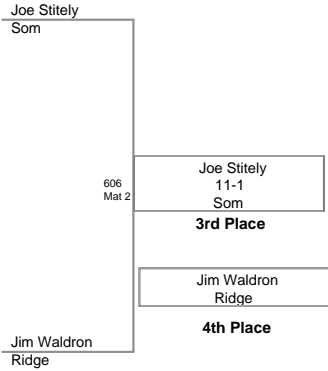

2008 Raritan Valley League
Championships

SHWT

2008 Raritan Valley League
Championships

HWT Lbs

2008 Raritan Valley League
Championships

77A Lbs

2008 Raritan Valley League
Championships

77B Lbs

2008 Raritan Valley League
Championships

45 Lbs

2008 Raritan Valley League
Championships

50 Lbs

2008 Raritan Valley League
Championships

53 Lbs

2008 Raritan Valley League
Championship

57 Lbs

2008 Raritan Valley League
Championship

60 Lbs

2008 Raritan Valley League
Championships

63 Lbs

2008 Raritan Valley League
Championships

67 Lbs

2008 Raritan Valley League
Championship

70 Lbs