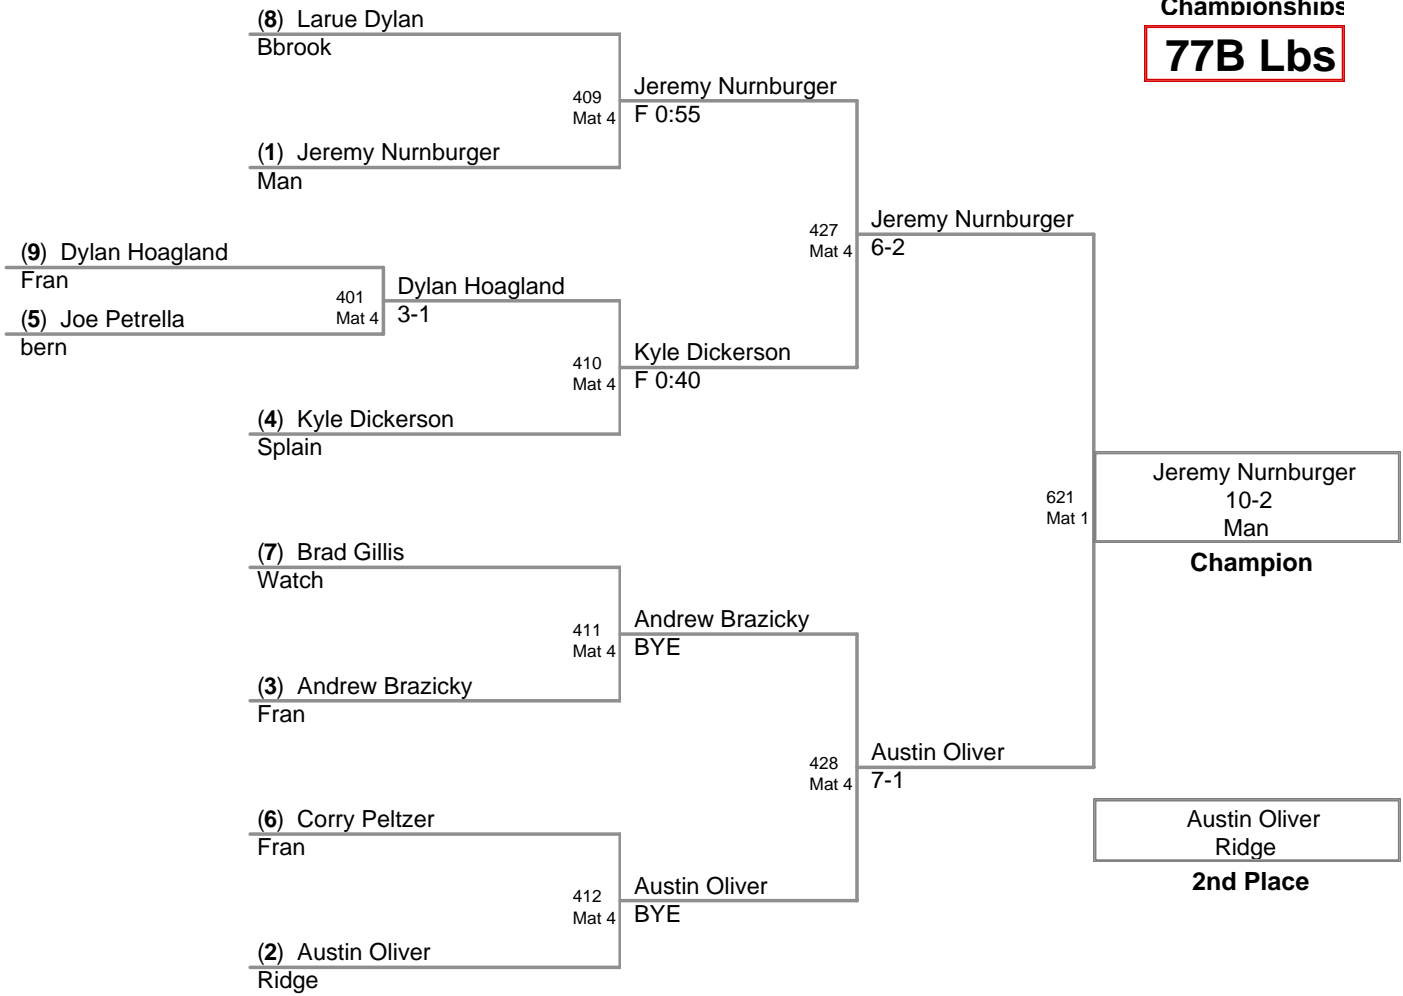

2008 Raritan Valley League
Championships

SHWT

2008 Raritan Valley League
Championships

HWT Lbs

2008 Raritan Valley League
Championships

77A Lbs

2008 Raritan Valley League
Championships

77B Lbs

2008 Raritan Valley League
Championships

45 Lbs

2008 Raritan Valley League
Championships

50 Lbs

2008 Raritan Valley League
Championships

53 Lbs

2008 Raritan Valley League
Championship

57 Lbs