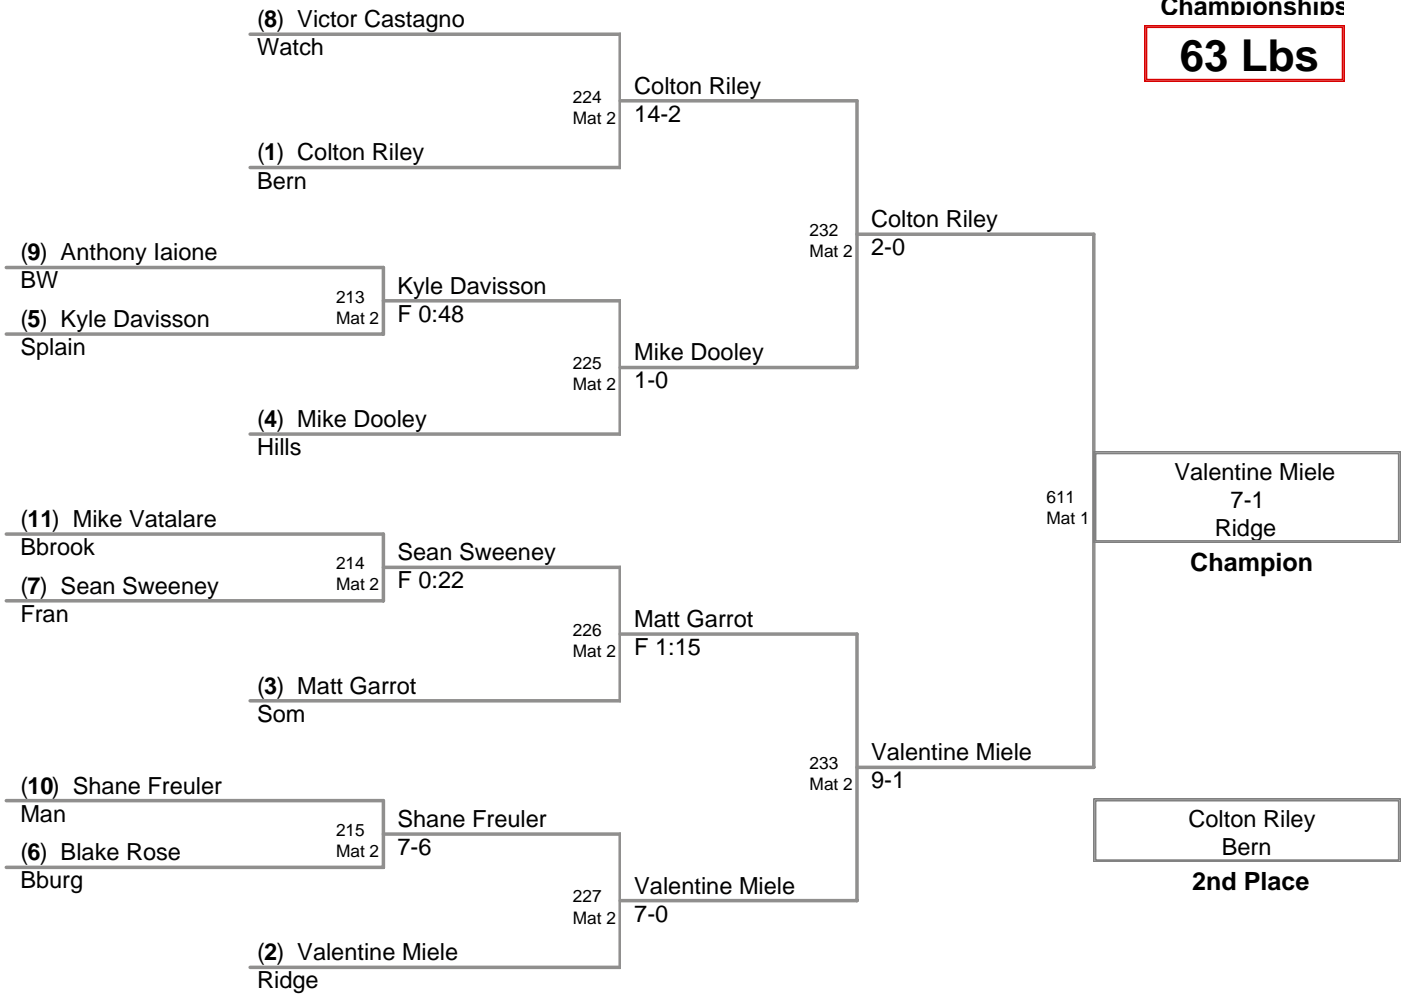

2008 Raritan Valley League
Championships

63 Lbs