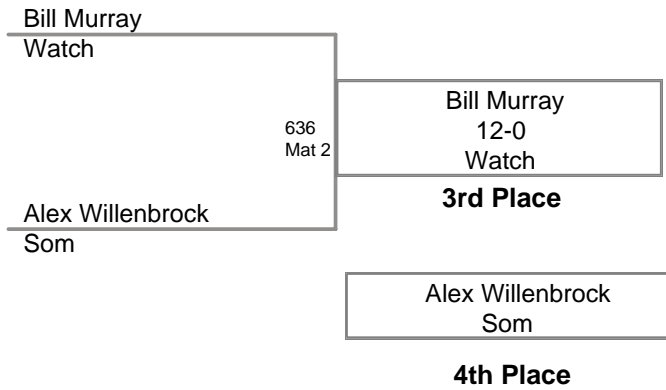

2008 Raritan Valley League
Championships

SHWT

2008 Raritan Valley League
Championships

HWT Lbs

2008 Raritan Valley League
Championships

77A Lbs

2008 Raritan Valley League
Championships

77B Lbs

2008 Raritan Valley League
Championships

45 Lbs

2008 Raritan Valley League
Championships

50 Lbs

2008 Raritan Valley League
Championships

53 Lbs

2008 Raritan Valley League
Championship

57 Lbs