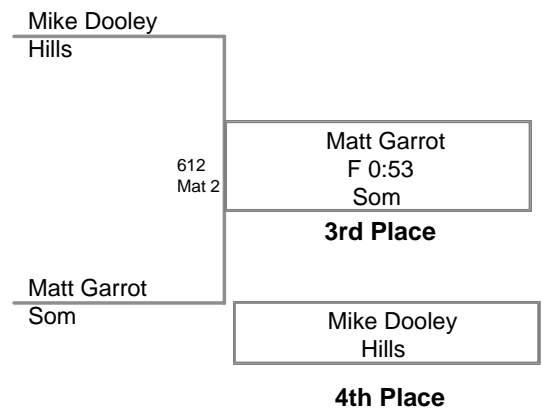

2008 Raritan Valley League
Championships

SHWT

2008 Raritan Valley League
Championships

HWT Lbs

2008 Raritan Valley League
Championships

77A Lbs

2008 Raritan Valley League
Championships

77B Lbs

2008 Raritan Valley League
Championships

45 Lbs

2008 Raritan Valley League
Championships

50 Lbs

2008 Raritan Valley League
Championships

53 Lbs

2008 Raritan Valley League
Championship

57 Lbs

2008 Raritan Valley League
Championship

60 Lbs

2008 Raritan Valley League
Championships

63 Lbs

2008 Raritan Valley League
Championships

67 Lbs

2008 Raritan Valley League
Championship

70 Lbs