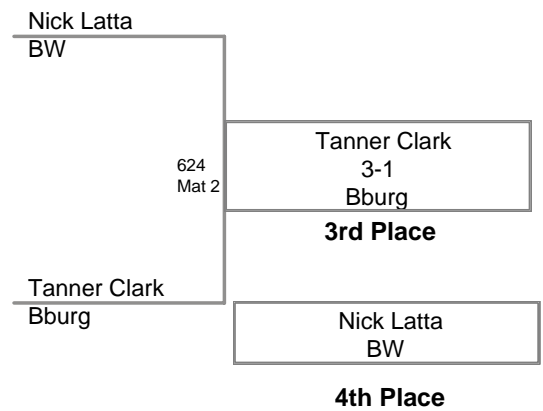

2008 Raritan Valley League
Championship

60 Lbs

2008 Raritan Valley League
Championships

63 Lbs

2008 Raritan Valley League
Championships

67 Lbs

2008 Raritan Valley League
Championship

70 Lbs

2008 Raritan Valley League
Championship

73 Lbs

2008 Raritan Valley League
Championships

80 Lbs

2008 Raritan Valley League
Championships

85 Lbs

2008 Raritan Valley League
Championships

90 Lbs